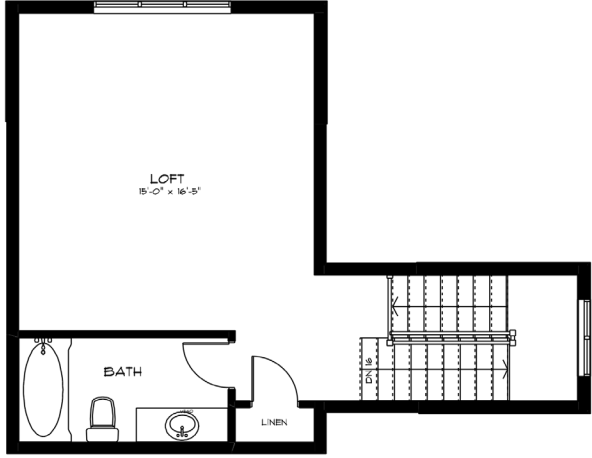

1,504 SQ.FT.
Loft 481 SQ.FT

**HAVE
2 BEDROOM W/OPTIONAL LOFT**

OPTIONAL LOFT