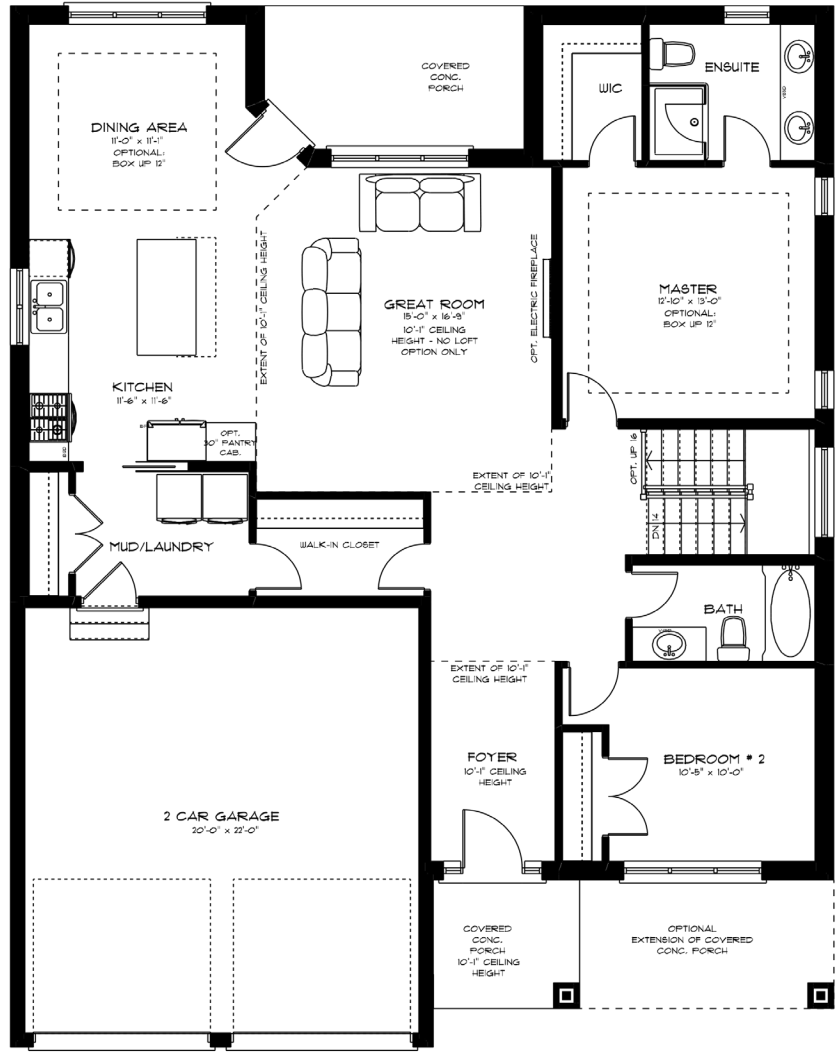

1,504 SQ.FT.
Loft 481 SQ.FT

**HAVE
2 BEDROOM W/OPTIONAL LOFT**

OPTIONAL LOFT